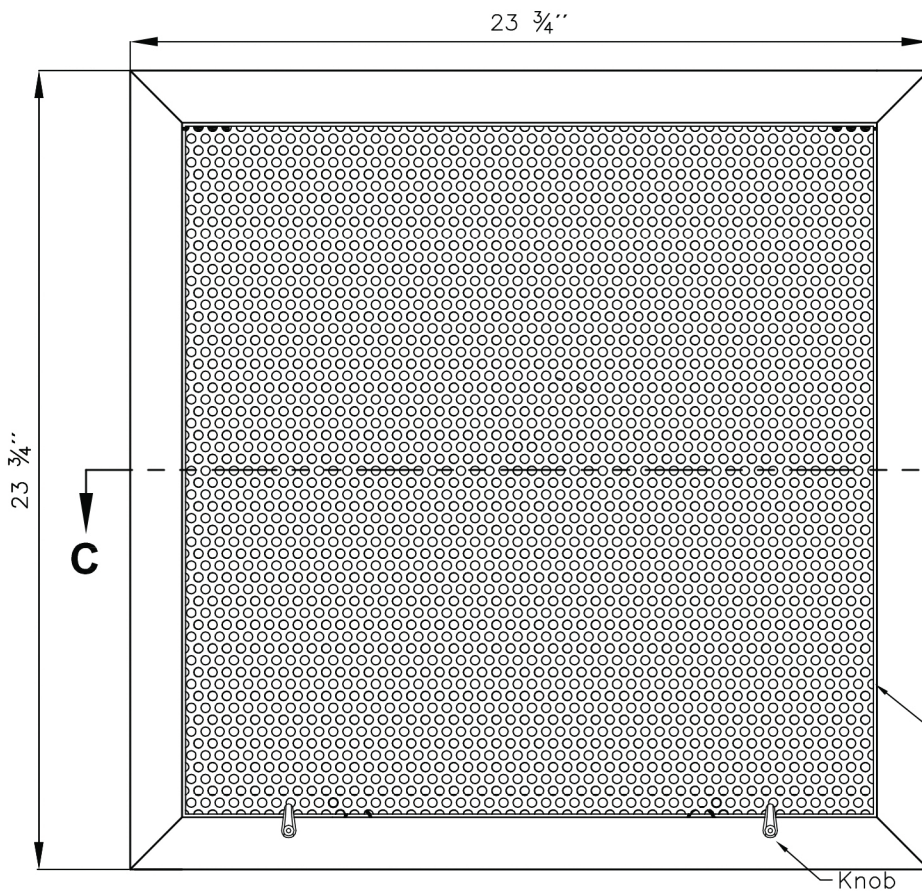

DIFUSOR PERFORADO REMOVIBLE CON PLENUM EN FIBRA DE VIDRIO

PERFORATED FACE CEILING DIFFUSER REMOVABLE

FB-Optional

CD-Optional

Neck

To see detail of perforation

SECTION C-C

Size CD Ø	X	Y
	Ø real	
4"	3 7/8"	2 1/4"
6"	5 7/8"	3 1/4"
8"	7 7/8"	4 1/4"
10"	9 7/8"	5 1/4"
12"	11 7/8"	6 1/4"
14"	13 7/8"	7 1/4"

Finish
White (Standard)
Other colors (Optional)

Dimensions are in inches

- Note 1: Available in size 24" x 24".
 Note 2: CD Optional Available in size ØMN 4", 6", 8", 10", 12", 14".
 Note 3: FB (Fiber glass back type R6)