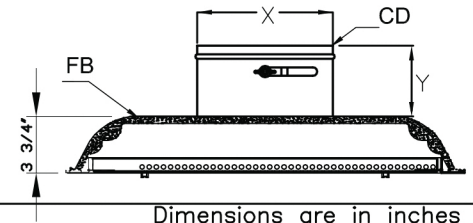

DIFUSOR PERFORADO REMOVIBLE CON PLENUM EN FIBRA DE VIDRIO

PERFORATED FACE CEILING DIFFUSER REMOVABLE

FB-Optional

CD-Optional

Neck

To see detail of perforation

SECTION C-C

Size CD Ø	X	Y
	Ø real	
4"	3 7/8"	2 1/4"
6"	5 7/8"	3 1/4"
8"	7 7/8"	4 1/4"
10"	9 7/8"	5 1/4"
12"	11 7/8"	6 1/4"
14"	13 7/8"	7 1/4"

Finish
White (Standard)
Other colors (Optional)

Dimensions are in inches

- Note 1: Available in size 24" x 24".
 Note 2: CD Optional Available in size ØMN 4", 6", 8", 10", 12", 14".
 Note 3: FB (Fiber glass back type R6)