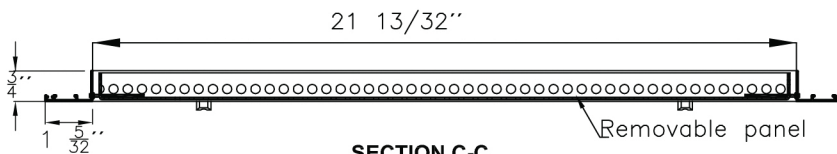

DIFUSOR PERFORADO REMOVIBLE CON PLENUM EN FIBRA DE VIDRIO

PERFORATED FACE CEILING DIFFUSER REMOVABLE

FB-Optional

CD-Optional

Neck

To see detail of perforation

SECTION C-C

Size CD Ø	X	Y
	Ø real	
4"	3 7/8"	2 1/4"
6"	5 7/8"	3 1/4"
8"	7 7/8"	4 1/4"
10"	9 7/8"	5 1/4"
12"	11 7/8"	6 1/4"
14"	13 7/8"	7 1/4"

Finish
White (Standard)
Other colors (Optional)

Dimensions are in inches

- Note 1: Available in size 24" x 24".
 Note 2: CD Optional Available in size ØMN 4", 6", 8", 10", 12", 14".
 Note 3: FB (Fiber glass back type R6)